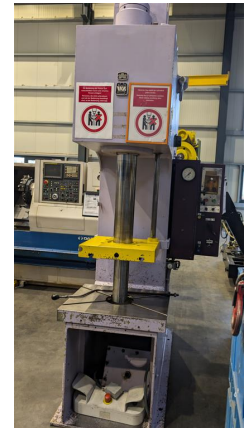

# Single Column Press - Hydraulic

## WMW Zeulenroda PYE 25 SS

stock-no.: 0703063  
type of machine: Single Column Press - Hydraulic  
make: WMW Zeulenroda  
type: PYE 25 SS  
year of manufacture: -  
type of control: conventional  
country of origin: Germany  
storage location: Leipzig 5  
delivery time: by agreement  
freight basis: EXW, free on truck unpacked  
price: on request

### technical details

pressure:	25 t
distance between columns:	360 mm
stroke:	500 mm
daylight dimension : table/slide up:	800 mm
throat:	360 mm
ram stroke:	500 mm
ram speed - forward:	0,200 m/s
ram speed - reverse:	0,45 m/s
Table dimensions:	630 x 500 x 71 mm
passage inside table:	Ø 182 mm
surface area of ram:	450 x 360 mm
mortise hole in ram:	Ø 32 x 72 mm
ram diameter:	Ø 125 mm
height over floor:	710 mm
total power requirement:	12,5 kW
weight of the machine ca.:	2,4 t
dimension machine approx.LxWxH:	1,7 x 1,1 x 2,95 m