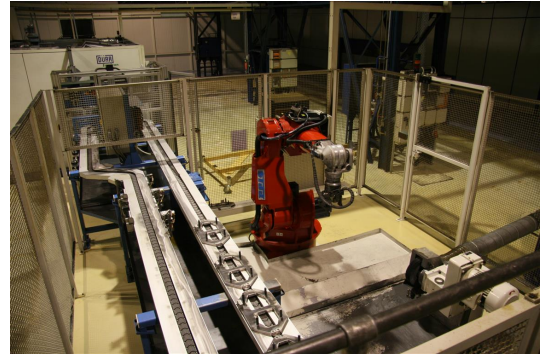

6-axis arm robots

REIS ROBOTICS Robotstar RV60

Sorry the machine has been sold already!

stock-no.: 1200724
type of machine: 6-axis arm robots
make: REIS ROBOTICS
type: Robotstar RV60
year of manufacture: 2001
type of control: conventional
country of origin: Germany
storage location: Leipzig 1
delivery time: immediately
freight basis: EXW, free on truck
price: on request

technical details

additional information

vertical robot with 6 free programmable axis

application in full- or semi automatic production areas such as:

- coating, mounting, machining, handling

A1=+150°/-180°; A2=-+45°/-150°; A3=+150°/-120°; A4=+180°/-180°; A5=+125°/-125°; A6=+360°/-360°

incl. cabinet make REIS Abmessung 0,8mx0,7mx1,8m Gewicht ca. 1.1to

Abmessung Roboter 1,2mx1,8mx2,1m Gewicht ca. 1,8to